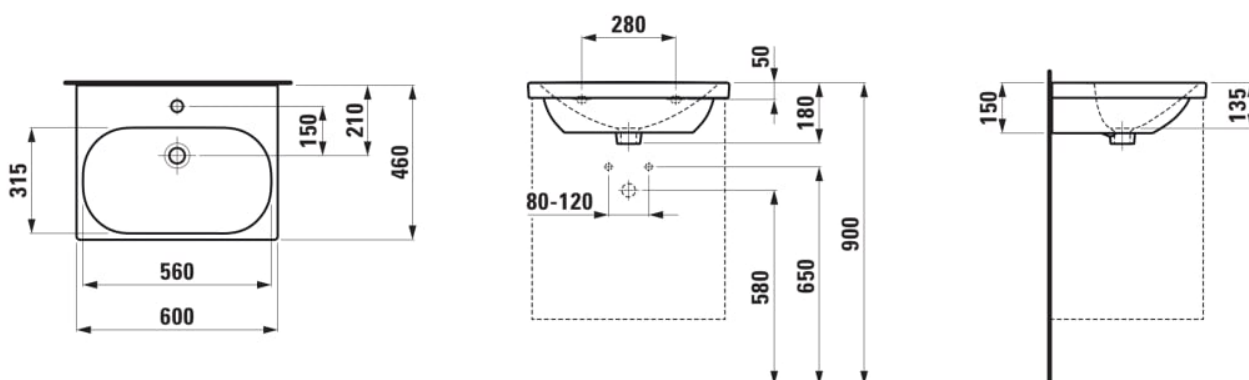

### DIMENSIONS

Length	600 mm
Width	460 mm
Height	180 mm

### OPTIONS

104 - one tap hole, centre

Basin capacity (l) : 5.7

Bowl depth (mm) : 135

Bowl length (mm) : 560

Bowl position : Central

Bowl width (mm) : 315

Installation type : Wall-hung

Internal Shape : 4 - Oval

Material : Vitreous china

Net weight (kg) : 14.4

Shape : Rectangular

Taphole configuration : 1 taphole in the middle

### TECHNICAL DRAWINGS

COMPATIBLE WITH

Basin mixer Eco+,  
projection 135 mm, fixed  
spout, without pop-up  
waste

**H3110810041201**

Basin mixer Eco+  
projection 135 mm, fixed  
spout, with pop-up waste