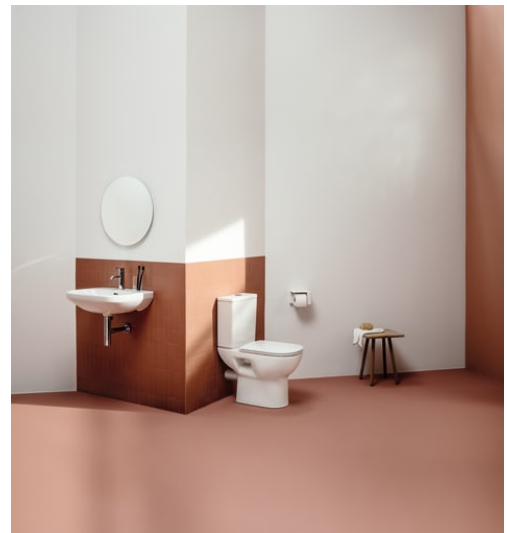

LUA

Washbasin

DIMENSIONS

Length	550 mm
Width	460 mm
Height	180 mm

COLOUR AND FINISH

□ 000 White

OPTIONS

104 - one tap hole, centre

Bowl position : Central

Material : Vitreous china

Shape : Soft

Installation type : Wall-hung

Net weight (kg) : 12.5

Taphole configuration : 1 taphole in the middle

TECHNICAL DRAWINGS

COMPATIBLE WITH

Basin mixer Eco+,
projection 135 mm, fixed
spout, without pop-up
waste

H3110810041201

Basin mixer Eco+
projection 135 mm, fixed
spout, with pop-up waste

H3110810041241

LUA

A design language that has been reduced to the essentials. Clear, geometric lines united in one continuous form. This results in a versatile bathroom programme for private and public architecture alike. With LUA, Toan Nguyen has succeeded in creating yet another stylistic bathroom culture that will be a long-term common denominator. The collection of fittings designed with the same ambition, perfectly shaped bathtubs and the extensive LANI furniture range complete LUA are turned into a true total bathroom solution.