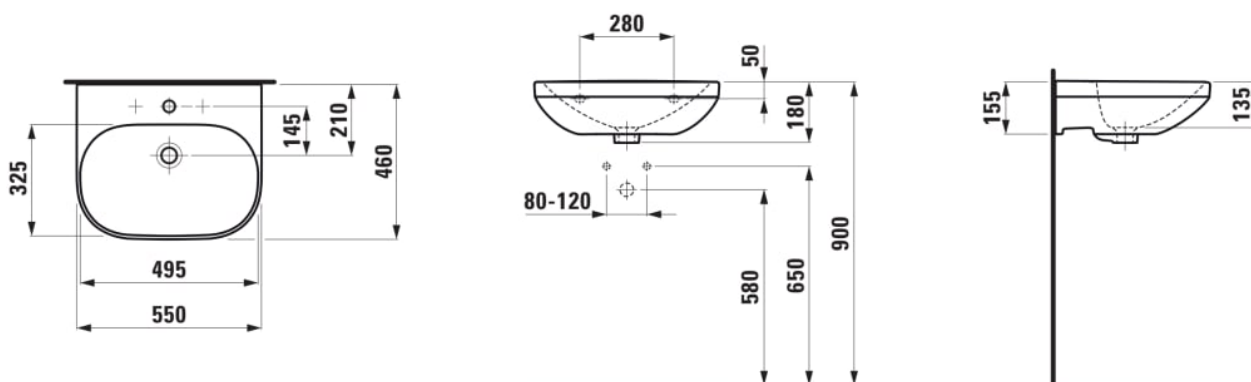

LUA

Washbasin

DIMENSIONS

Length	550 mm
Width	460 mm
Height	180 mm

COLOUR AND FINISH

□ 000 White

OPTIONS

104 - one tap hole, centre

Bowl position : Central

Material : Vitreous china

Shape : Soft

Installation type : Wall-hung

Net weight (kg) : 12.5

Taphole configuration : 1 taphole in the middle

TECHNICAL DRAWINGS

COMPATIBLE WITH

Basin mixer Eco+,
projection 135 mm, fixed
spout, without pop-up
waste

H3110810041201

Basin mixer Eco+
projection 135 mm, fixed
spout, with pop-up waste

H3110810041241

LUA

A design language that has been reduced to the essentials. Clear, geometric lines united in one continuous form. This results in a versatile bathroom programme for private and public architecture alike. With LUA, Toan Nguyen has succeeded in creating yet another stylistic bathroom culture that will be a long-term common denominator. The collection of fittings designed with the same ambition, perfectly shaped bathtubs and the extensive LANI furniture range complete LUA are turned into a true total bathroom solution.