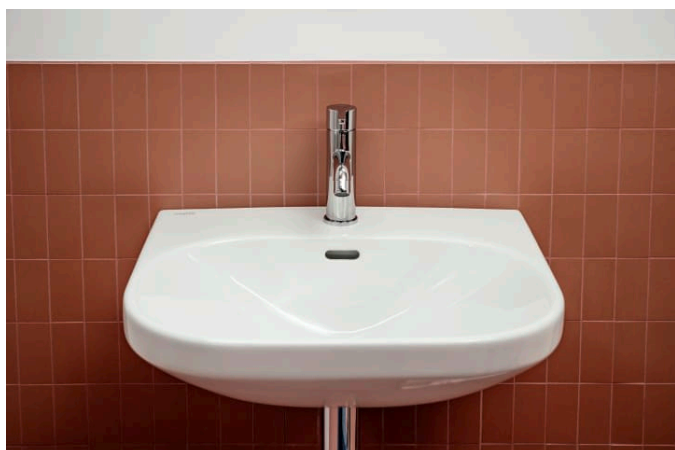

LUA

Washbasin

DIMENSIONS

Length	600 mm
Width	460 mm
Height	180 mm

COLOUR AND FINISH

□ 000 White

OPTIONS

104 - one tap hole, centre

Bowl position : Central

Material : Vitreous china

Shape : Soft

Installation type : Wall-hung

Net weight (kg) : 14.5

Taphole configuration : 1 taphole in the middle

TECHNICAL DRAWINGS

COMPATIBLE WITH

Basin mixer Eco+,
projection 135 mm, fixed
spout, without pop-up
waste

H3110810041201

Basin mixer Eco+
projection 135 mm, fixed
spout, with pop-up waste

H3110810041241

LUA

A design language that has been reduced to the essentials. Clear, geometric lines united in one continuous form. This results in a versatile bathroom programme for private and public architecture alike. With LUA, Toan Nguyen has succeeded in creating yet another stylistic bathroom culture that will be a long-term common denominator. The collection of fittings designed with the same ambition, perfectly shaped bathtubs and the extensive LANI furniture range complete LUA are turned into a true total bathroom solution.