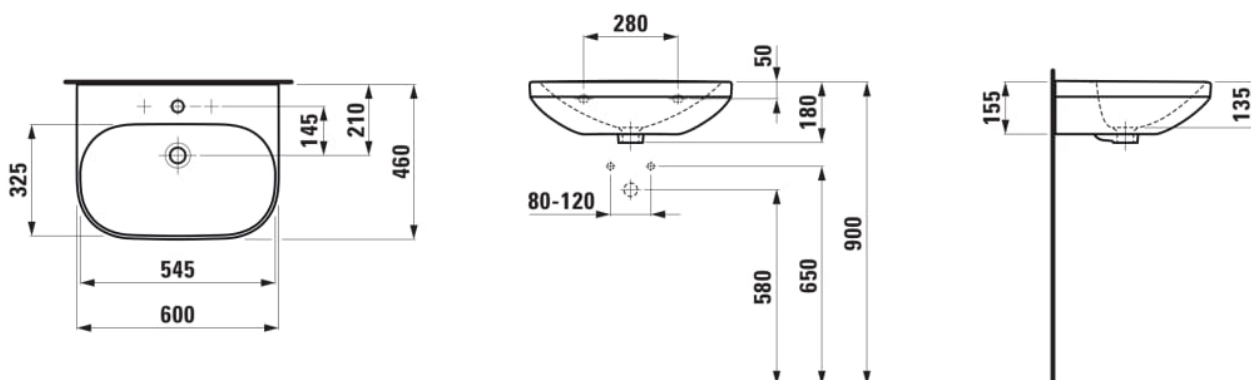

LUA

Washbasin

DIMENSIONS

Length	600 mm
Width	460 mm
Height	180 mm

COLOUR AND FINISH

□ 000 White

OPTIONS

104 - one tap hole, centre

Bowl position : Central

Material : Vitreous china

Shape : Soft

Installation type : Wall-hung

Net weight (kg) : 14.5

Taphole configuration : 1 taphole in the middle

TECHNICAL DRAWINGS

COMPATIBLE WITH

Basin mixer Eco+,
projection 135 mm, fixed
spout, without pop-up
waste

H3110810041201

Basin mixer Eco+
projection 135 mm, fixed
spout, with pop-up waste

H3110810041241

LUA

A design language that has been reduced to the essentials. Clear, geometric lines united in one continuous form. This results in a versatile bathroom programme for private and public architecture alike. With LUA, Toan Nguyen has succeeded in creating yet another stylistic bathroom culture that will be a long-term common denominator. The collection of fittings designed with the same ambition, perfectly shaped bathtubs and the extensive LANI furniture range complete LUA are turned into a true total bathroom solution.