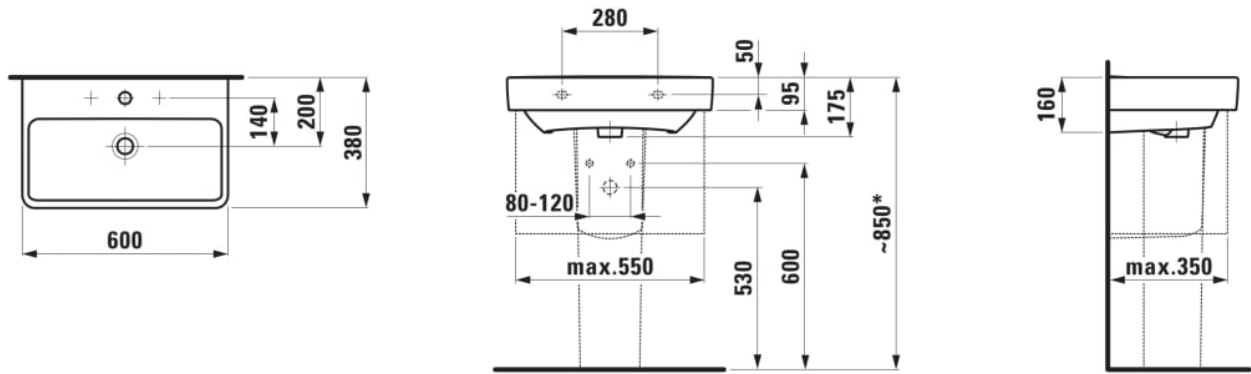

## Washbasin 'compact'

**DIMENSIONS**

Length	600 mm
Width	380 mm
Height	95 mm

**COLOUR AND FINISH**

000 White

**OPTIONS**

104 - one tap hole, centre

**SPECIFICATION TEXT**

Compact countertop basin LAUFEN PRO, sanitary ceramic, EN 31, dimensions 600 x 380 mm, angular, 1 centre tap hole, Special feature: overflow channel glazed, Further options / accessories: Surface refinement LCC (only white), 3 tap holes, without tap holes, without tap holes/overflow and open, drain, 1 tap hole/without overflow and open drain, siphon cover, pedestal, bathtubs, furniture, Order no. 81895.9

**MOUNTING ACCESSORIES EXCLUDED**

Mounting set M10 x 140 mm, order no. 89988.2

Bowl depth (mm) : 95

Bowl length (mm) : 540

Bowl position : Central

Bowl width (mm) : 225

Compact basin

Installation type : Vanity, Wall-hung

Internal Shape : Rectangular

Material : Ceramics

Net weight (kg) : 13

Number of fixing points : 2

Shape : Rectangular

Taphole configuration : 1 taphole in the middle

TECHNICAL DRAWINGS

\* = Effective height must be fixed according to the height of the pedestal.