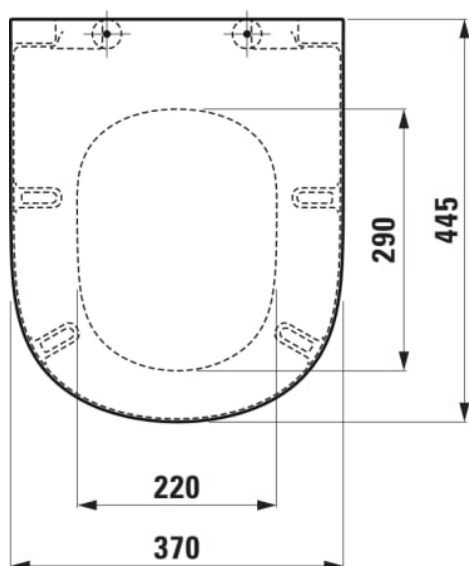

TECHNICAL DRAWINGS