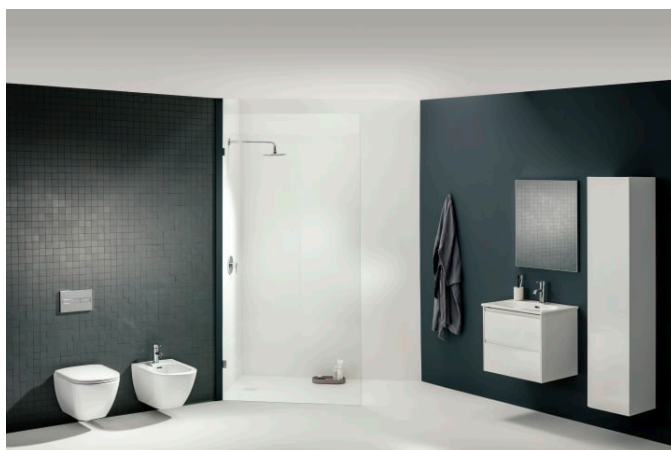

## WC seat and cover, removable, with lowering system

## LUA

A design language that has been reduced to the essentials. Clear, geometric lines united in one continuous form. This results in a versatile bathroom programme for private and public architecture alike. With LUA, Toan Nguyen has succeeded in creating yet another stylistic bathroom culture that will be a long-term common denominator. The collection of fittings designed with the same ambition, perfectly shaped bathtubs and the extensive LANI furniture range complete LUA are turned into a true total bathroom solution.