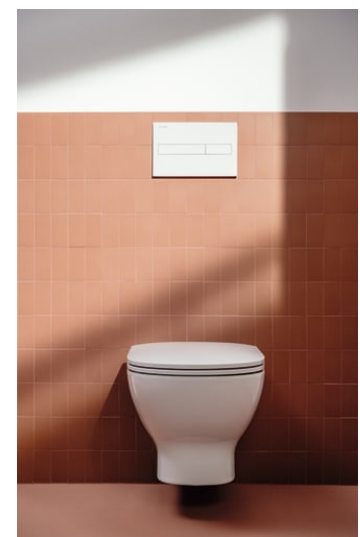

## WC seat and cover, removable, with lowering system

**H820081...0001**

Floorstanding WC,  
washdown, rimless, outlet  
horizontal or vertical

**H823081...0001**

Floorstanding WC, close-  
coupled, washdown,  
'rimless', outlet horizontal  
or vertical (max. 260 mm)

**H824081...0001**

Floorstanding WC, close-  
coupled, washdown,  
'rimless', outlet horizontal  
or vertical (max. 260 mm)

**H824081...2311**

Floorstanding WC, close-  
coupled, washdown,  
'rimless', outlet horizontal

## LUA

A design language that has been reduced to the essentials. Clear, geometric lines united in one continuous form. This results in a versatile bathroom programme for private and public architecture alike. With LUA, Toan Nguyen has succeeded in creating yet another stylistic bathroom culture that will be a long-term common denominator. The collection of fittings designed with the same ambition, perfectly shaped bathtubs and the extensive LANI furniture range complete LUA are turned into a true total bathroom solution.