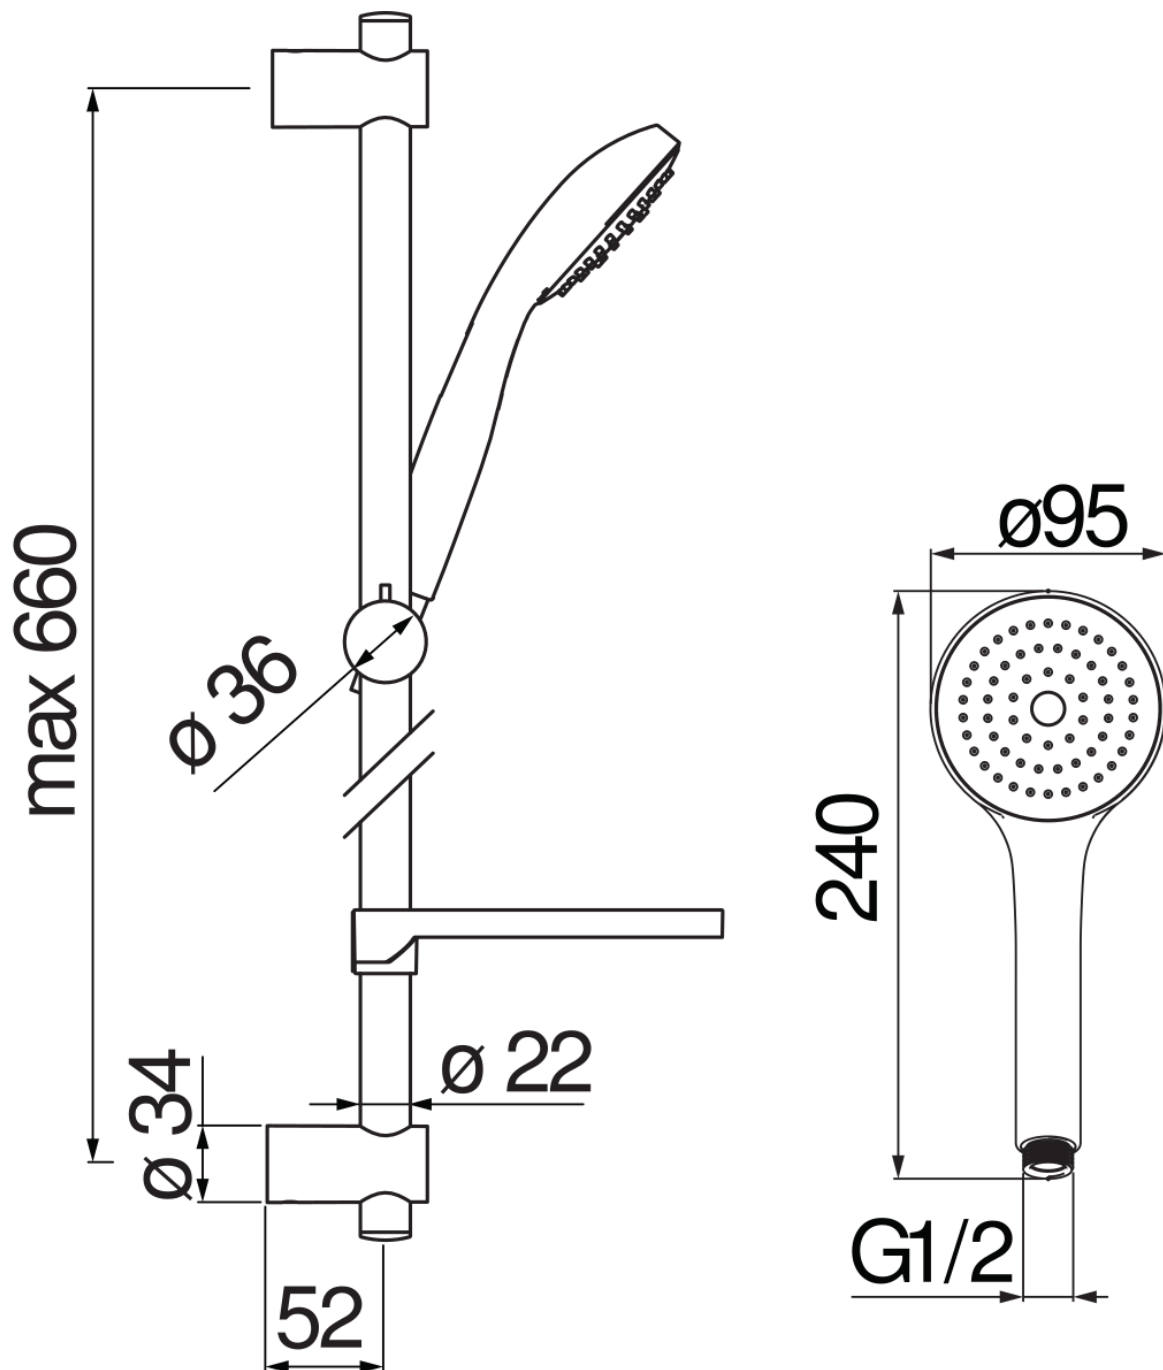

SPECIFICATIONS

Wall rail

Cromo polished

Adjustable connection

Sliding swivel hand shower support

Single jet hand shower and 150 cm hose

Adjustable and removable shelf

Packaging: 73 x 15 x 6,5 cm / 0,007117 m³ / 1,2 kg

FLOW RATE DIAGRAM: HOT/COLD WATER

— Hand shower