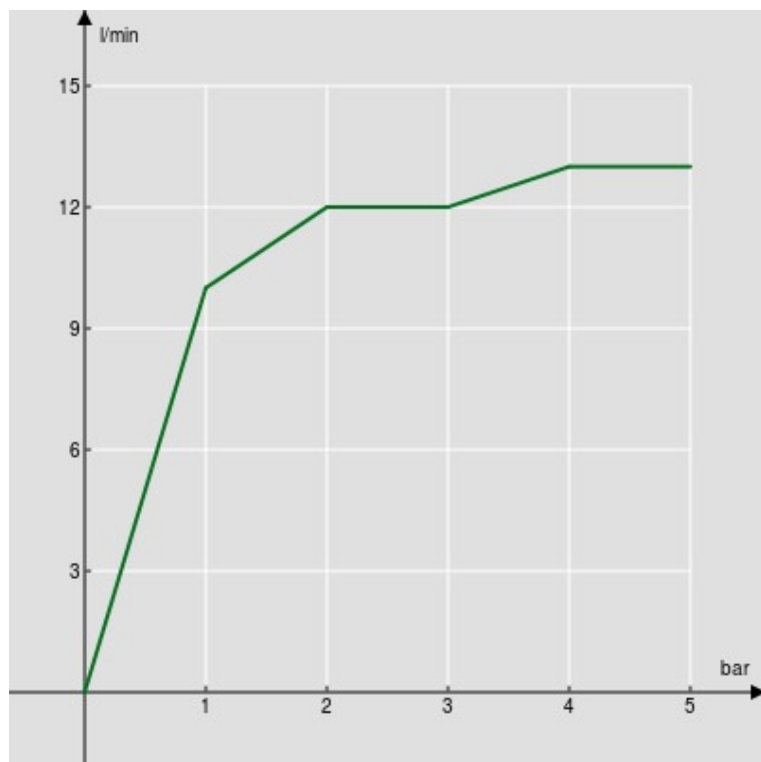

SPECIFICATIONS

Wall rail

Cromo polished

Adjustable connection

Sliding swivel hand shower support

Single jet hand shower and 150 cm hose

Adjustable and removable shelf

Packaging: 73 x 15 x 6,5 cm / 0,007117 m³ / 1,2 kg

FLOW RATE DIAGRAM: HOT/COLD WATER

— Hand shower