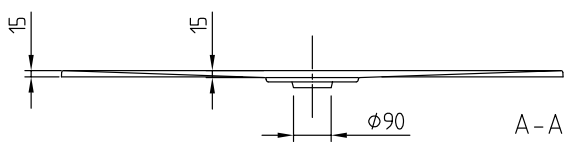

TECHNICAL DRAWINGS

UDA1280ARA215V