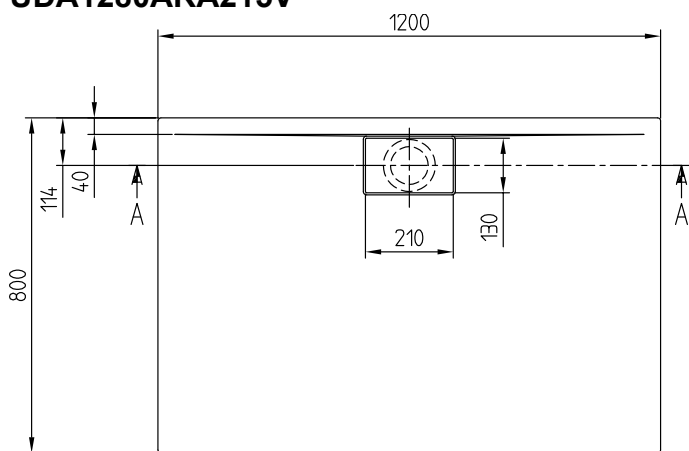

TECHNICAL DRAWINGS

UDA1280ARA215V