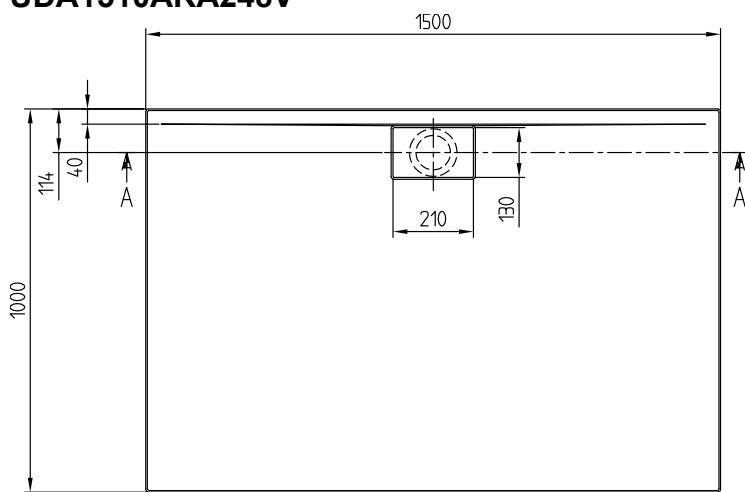

TECHNICAL DRAWINGS

UDA1510ARA248V