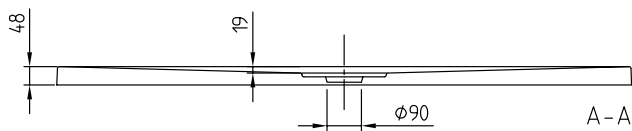

TECHNICAL DRAWINGS

UDA1510ARA248V