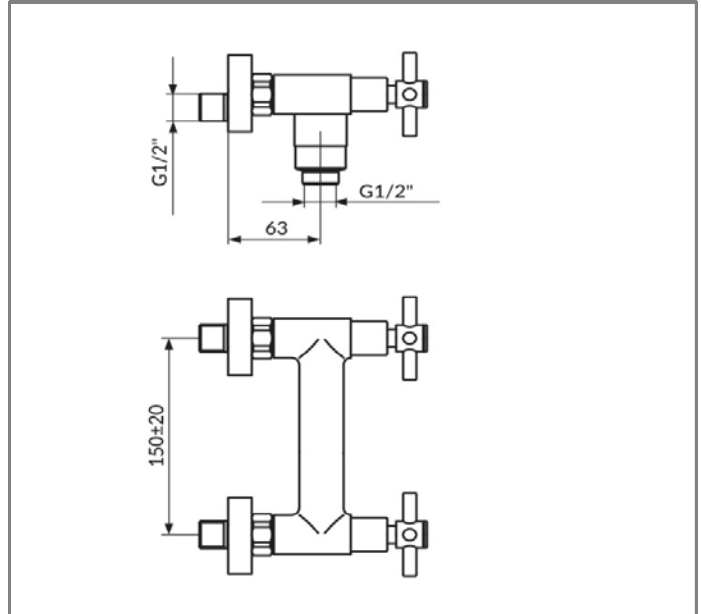

TEHNIČKA SKICA Technical draft

TEHNIČKI PODACI

Dvoručna baterija
Zidna montaža
Regulacija protoka do 5 lit/min na tušu
Flühs® LIFETIME keramički gornji delovi
Duplo pleteno tuš crevo 1.5m
Easy Clean tuš ručica
Heavy Duty ekscentar kolena
Hromirane minimalističke rozete
Klasa bučnosti I

TECHNICAL DETAILS

Two handle mixer
Wall mounted
Flow regulation on shower up to 5 lit/min
Flühs® LIFETIME ceramic head parts
Double lock shower hose 1.5m
Easy Clean hand shower
Heavy Duty eccentric connectors
Chromed minimalistic rossetes
Noise level I

RADNI USLOVI

Maksimalni radni pritisak: 5 bar
Preporučeni radni pritisak: 3 bar
Minimalni radni pritisak: 1 bar
Maksimalna dozvoljena temperatura: 80°C
Preporučena temperatura vode: 60°C

WORKING CONDITIONS

Max. working pressure : 5 bar
Suggested working pressure : 3 bar
Min. working pressure : 1 bar
Max. working temperature : 80°C
Suggested max. water temperature : 60°C

www.rosan.rs

Srbija, 24420 Kanjiža, Dušana Popovića 10.

tel.+381 24-876-744 fax +381 24-876-756, info@rosan.rs

XO