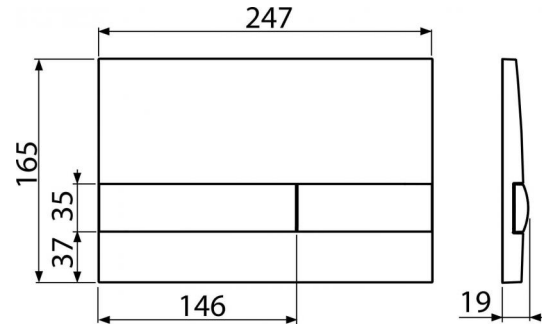

M1710

Flush plate for pre-wall installation systems, white

Application

For pre-wall installation systems and concealed WC cisterns

Features

- Double-acting mechanical flushing
- Compatible with all Alcaplast pre-wall installation systems and cisterns for building into solid walls
- Material: plastic
- The possibility of combining different colors of the base plate and flush plates
- Surface finish: white

Code	EAN	Weight (kus packing palett)	Dimensions (piece packing)	Quantity (packing palett)
M1710	8595580531959	Bílá 0,3661 9,9620 298,9360 kg	250x40x175 595x245x395 mm	25 700 pcs

Guarantee 2/2 years
Customs code 39269097