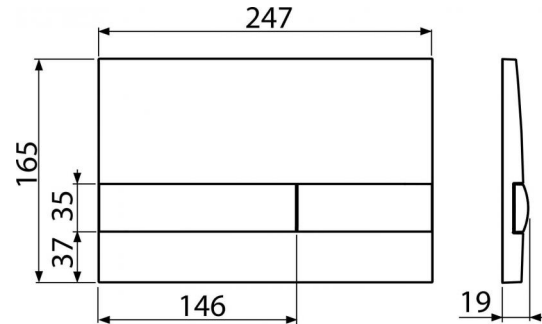

M1713

Flush plate for pre-wall installation systems, chrome-polished/matt

Application

For pre-wall installation systems and concealed WC cisterns

Features

- Double-acting mechanical flushing
- Compatible with all Alcaplast pre-wall installation systems and cisterns for building into solid walls
- Material: plastic
- The possibility of combining different colors of the base plate and flush plates
- Surface finish: chrome-polished/matt

Scope of supply

- Template for correct flush plate setup
- Flushing mechanism screws 2 pcs
- Flush plate
- Fixing frame of the flush plate
- Threaded frame clamp 2 pcs

Order number, Logistic information

Code	EAN		Weight (kus | packing | palett)	Dimensions (piece | packing)	Quantity (packing | palett)
M1713	8595580532178	Chrom-lesk/mat	0,2587 | 10,0175 | 0,0000 kg	250×36×170 | 595×395×245 mm	25 | pc

Guarantee

2/2 years

Customs code

39269097

Technical specifications

- Operating force < 20 N