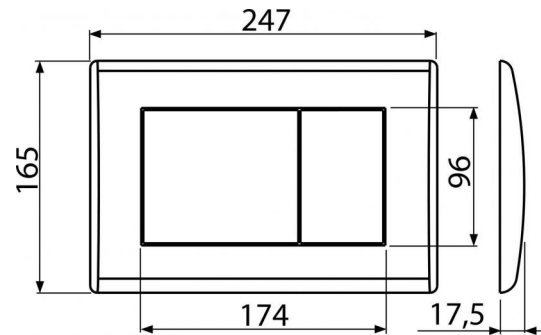

M270

Flush plate for pre-wall installation systems, white

Application

For pre-wall installation systems and concealed WC cisterns

Features

- Double-acting mechanical flushing
- Compatible with all Alcaplast pre-wall installation systems and cisterns for building into solid walls
- Material: plastic
- Surface finish: white

Scope of supply

- Template for correct flush plate setup
- Flushing mechanism screws 2 pcs
- Flush plate
- Fixing frame of the flush plate
- Threaded frame clamp 2 pcs

Order number, Logistic information

Code	EAN	Weight (kus packing palett)	Dimensions (piece packing)	Quantity (packing palett)
M270	8594045938234	Bílá 0,3759 9,3975 283,1300 kg	250×40×175 595×245×395 mm	25 700 pcs

Guarantee

2/2 years

Customs code