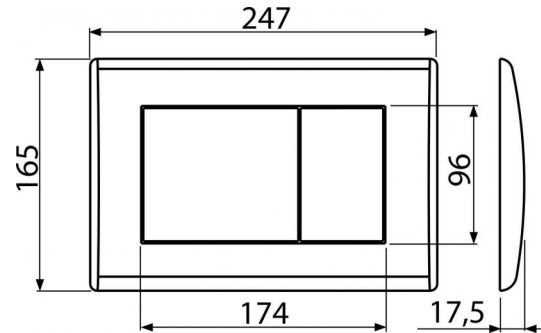

M272

Flush plate for pre-wall installation systems, chrome-matt

Application

For pre-wall installation systems and concealed WC cisterns

Features

- Double-acting mechanical flushing
- Compatible with all Alcaplast pre-wall installation systems and cisterns for building into solid walls
- Material: plastic
- Surface finish: chrome-matt

Scope of supply

- Template for correct flush plate setup
- Flushing mechanism screws 2 pcs
- Flush plate
- Fixing frame of the flush plate
- Threaded frame clamp 2 pcs

Order number, Logistic information

Code	EAN		Weight (kus | packing | palett)	Dimensions (piece | packing)	Quantity (packing | palett)
M272	8594045938258	Chrom-mat	0,3791 | 9,4775 | 285,3700 kg	250×40×175 | 595×245×395 mm	25 | 700 pcs

Guarantee

2/2 years

Customs code

39269097

Technical specifications

- Operating force < 20 N